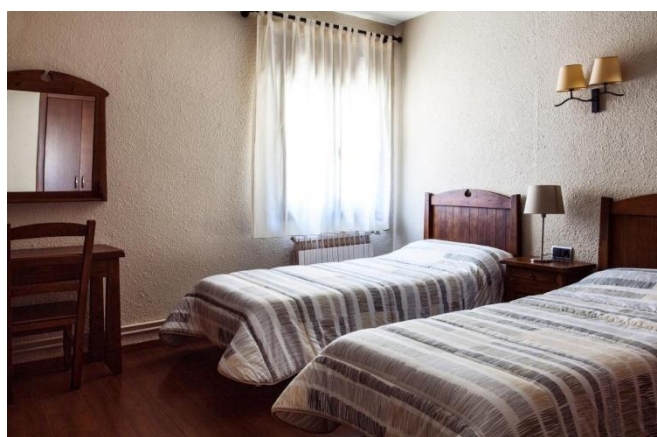

OPCIÓ 5

HOSTAL LA PLAÇA

Erill la Vall

www.hostal-laplaza.com